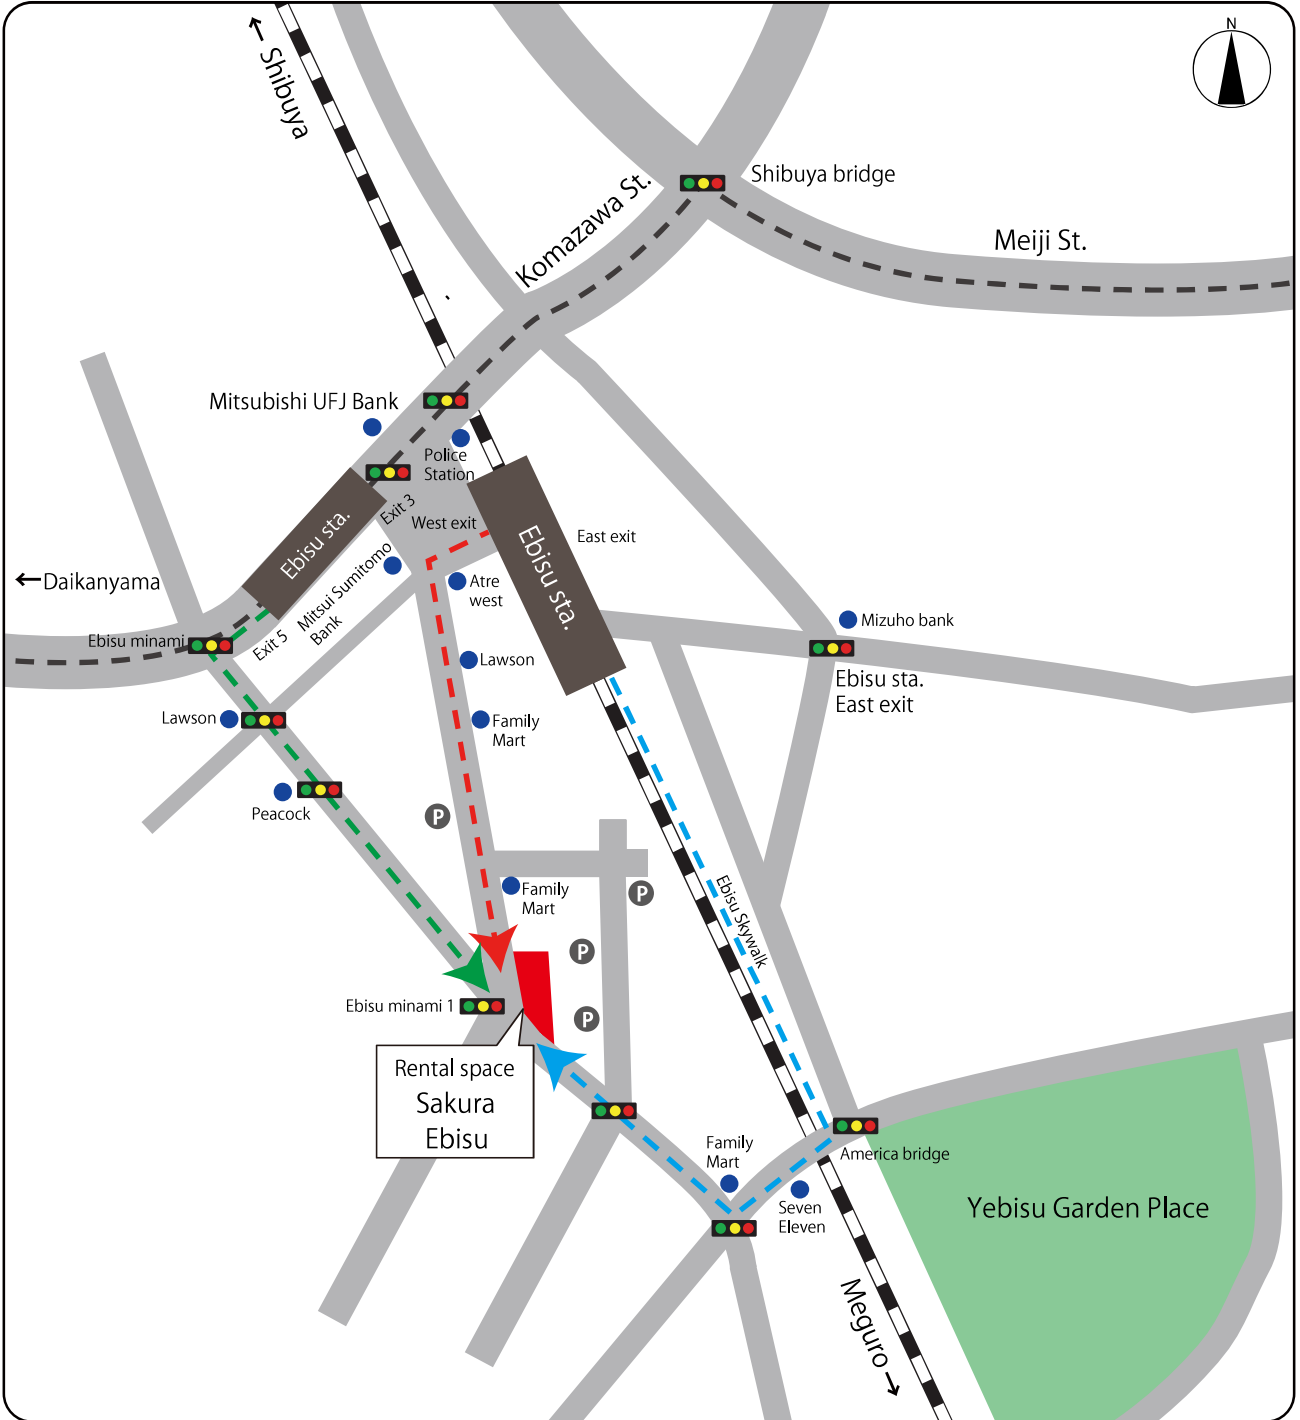

Rental Space Sakura

ACCESS MAP

Venue : Rental space Sakura Ebisuminami

Address : 1-20-9 Ebisu-minami Shibuya-ku, Tokyo 150-0022

[JR Yamanote Line / Saikyo Line / Shonan-Shinjuku Line] 5-minute walk from Ebisu station - - - Red line route

Skywalk(moving road) 5-minute walk from East exit - - - Blue line route

[Tokyo Metro Hibiya Line] 5-minute walk from Ebisu station - - - Green line route