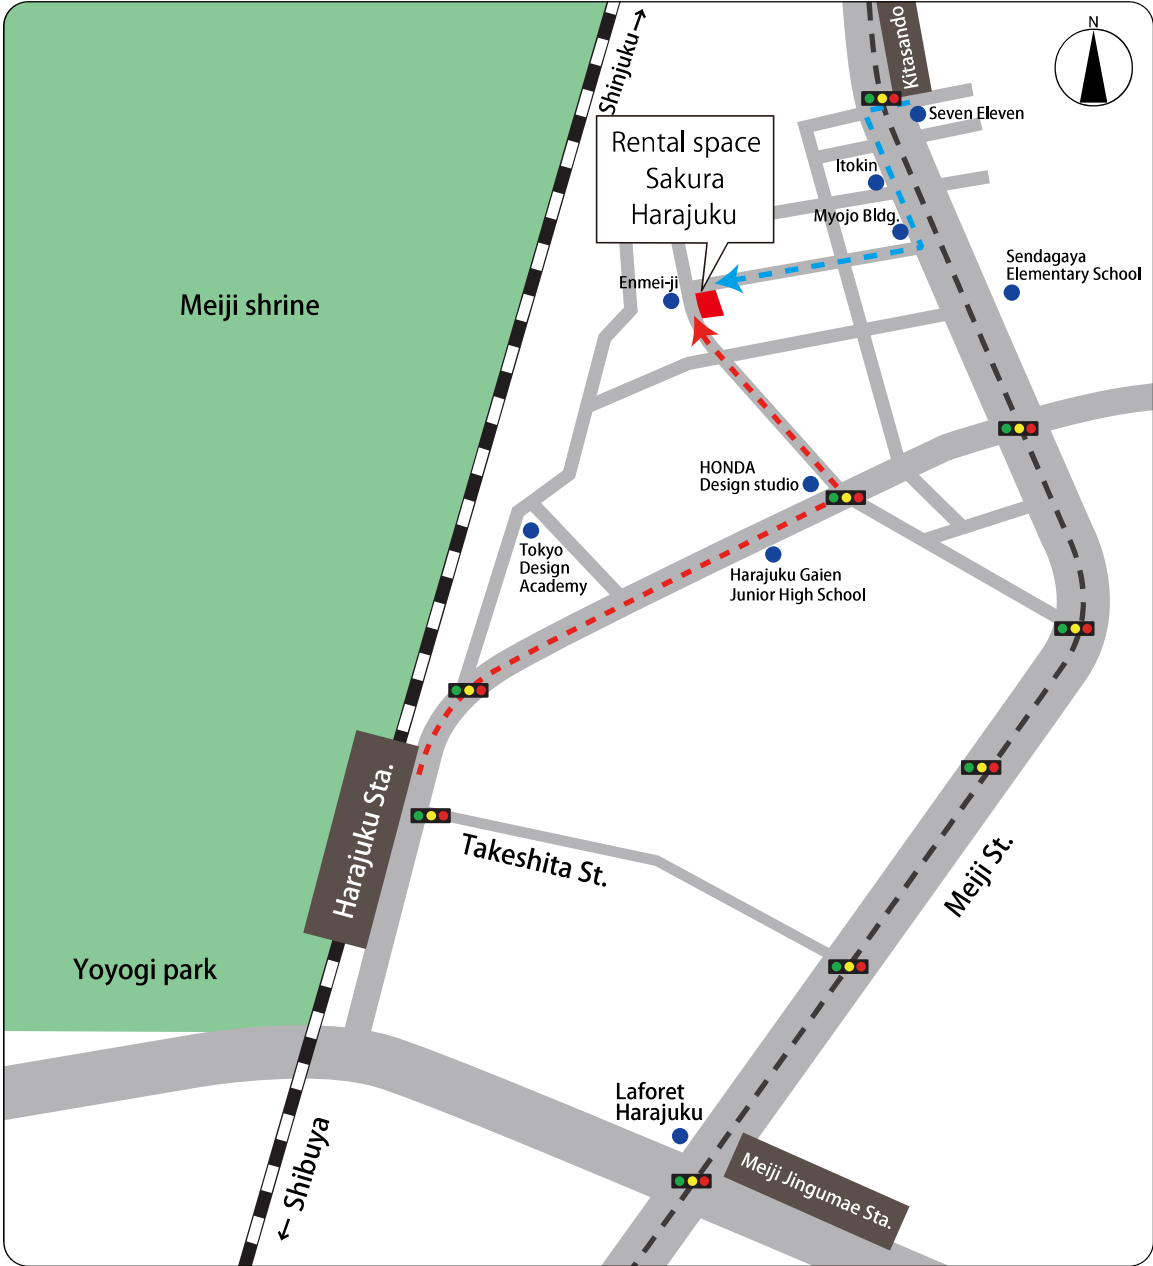

## ACCESS MAP

Venue : Rental space Sakura Harajuku

Adress : 3-54-8 Sendagaya Shibuya-ku,Tokyo 151-0051

[JR Yamanote Line] 5-minute walk from Harajuku station - - - Red line route

[Tokyo Metro Fukutoshin Line] 5-minute walk from Kitasando station - - - Blue line route