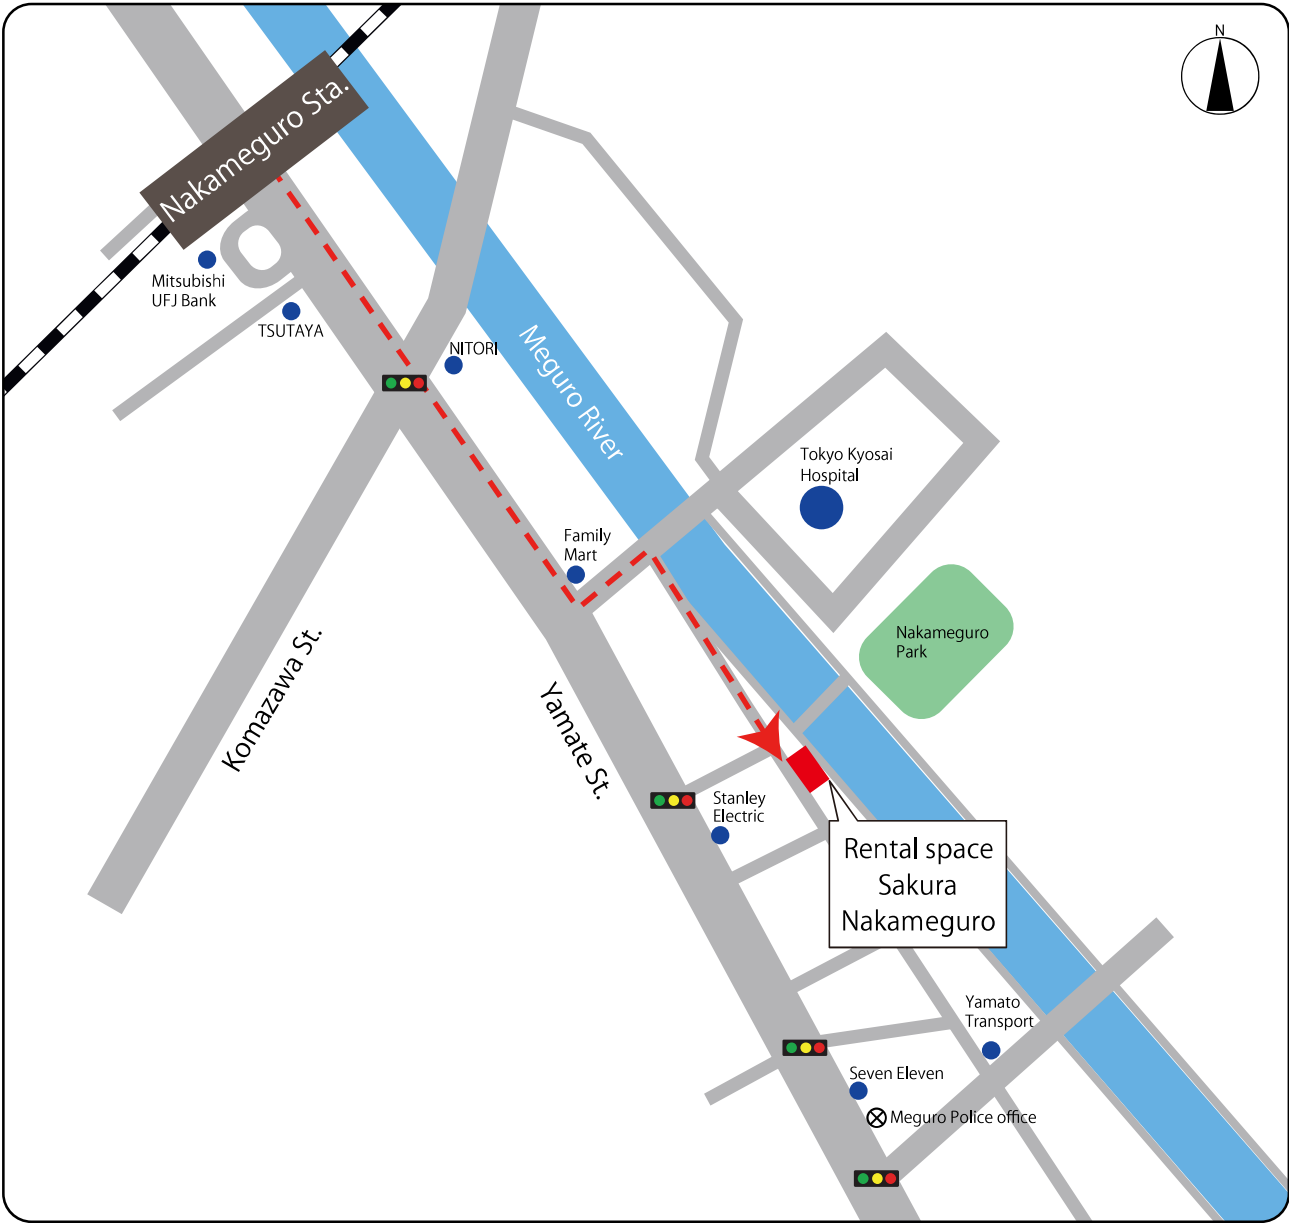

Rental Space Sakura

ACCESS MAP

Venue : Rental space Sakura Nakameguro

Adress : 2-5-28 Nakameguro Meguro-ku,Tokyo 153-0061

[Tokyo Metro Hibiya Line / Tokyu Toyoko Line] 8-minute walk from Nakameguro station - - - Red line route