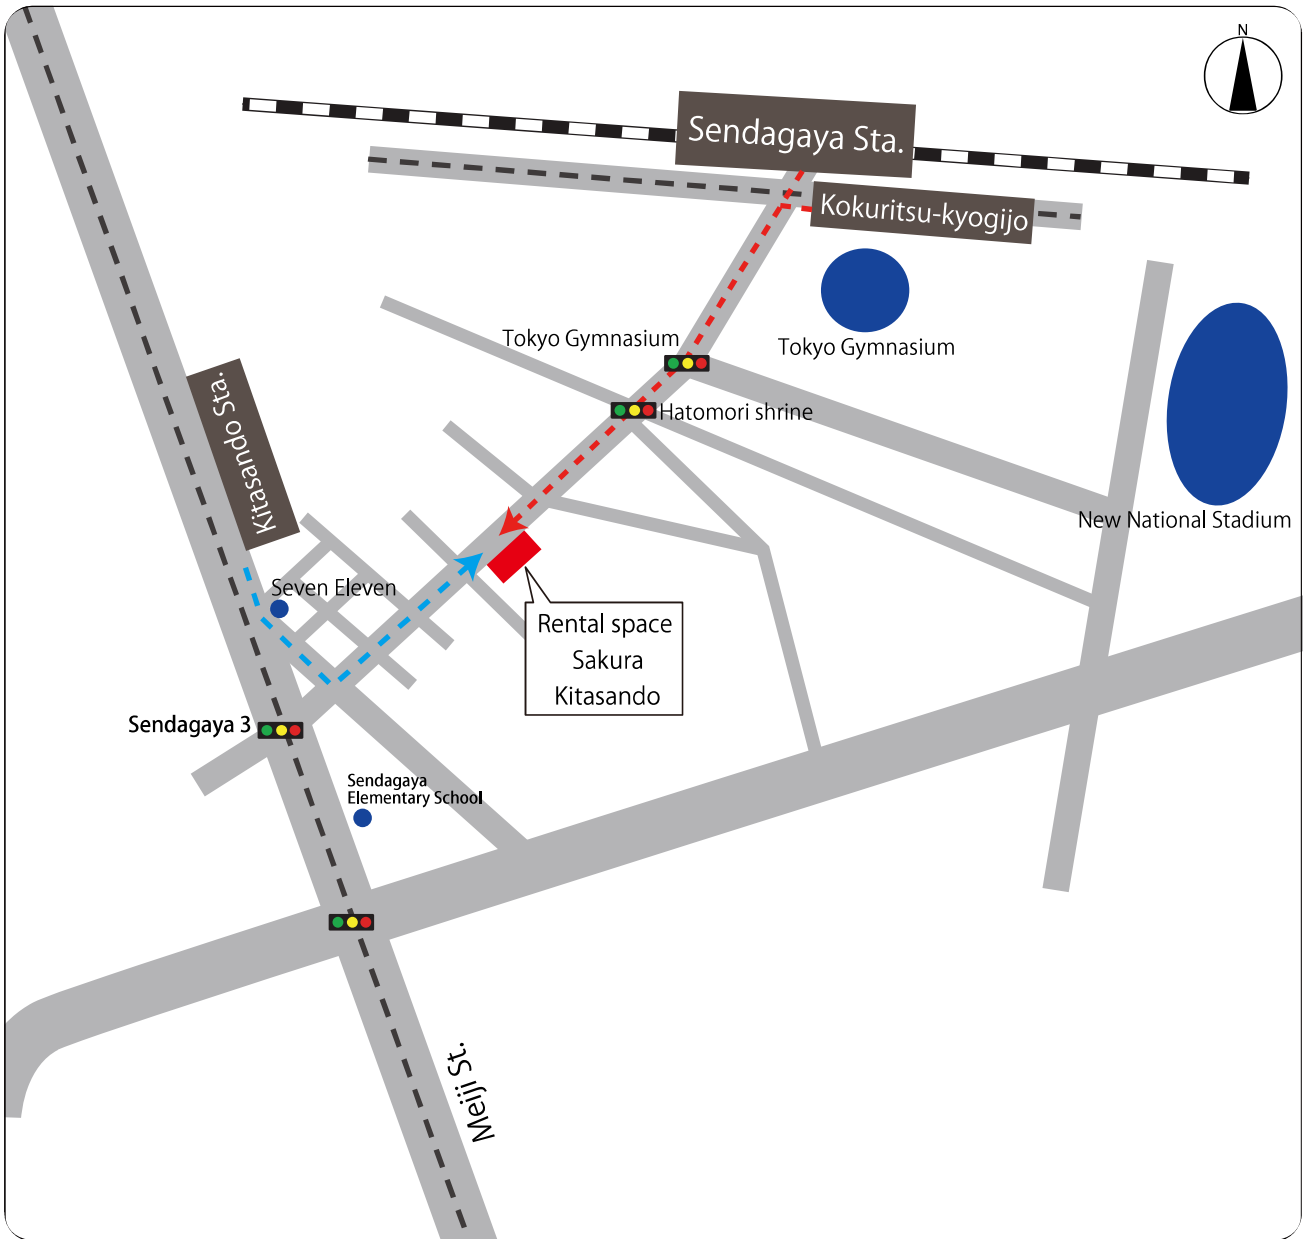

# Rental Space Sakura

## ACCESS MAP

Venue : Rental space Sakura Kitasando

Adress : 1-20-9 Ebisu-minami Shibuya-ku, Tokyo 150-0022

[JR Chuo / Sobu Line] 5-minute walk from Sendagaya station

[Toei Subway Oedo Line] 5-minute walk from Kokuritsu-kyogijo station

[Tokyo Metro Fukutoshin Line] 5-minute walk from Kitasando station

--- Red line route

--- Blue line route